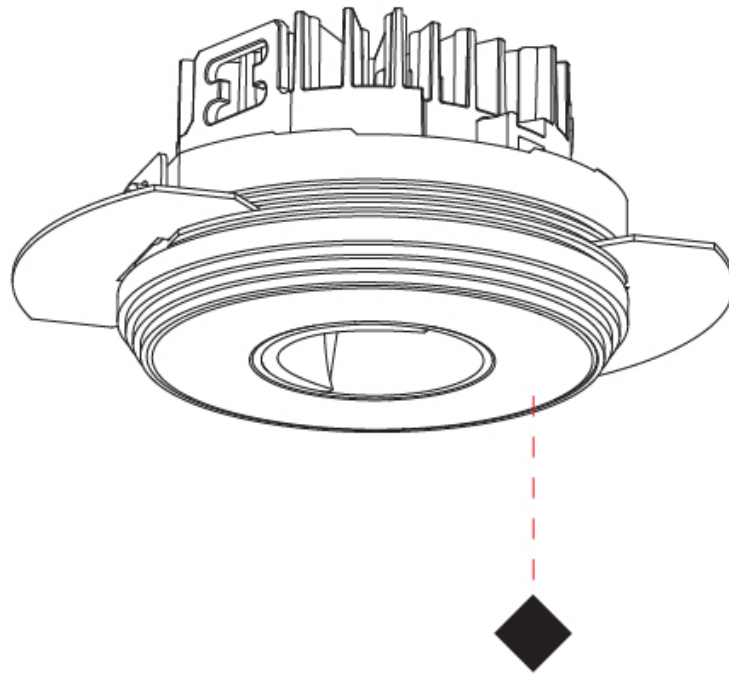

OPTICAL

Adjustability: Fixed

RATINGS AND CERTIFICATIONS

Certified By: Certified for North American Standards
 IP rating: IP20

OIKO PRO ROUND WALLWASH TRIMLESS

A35876-

PROJECT	_____
TYPE	_____
SPECIFIER	_____
QUANTITY	_____
DATE	_____