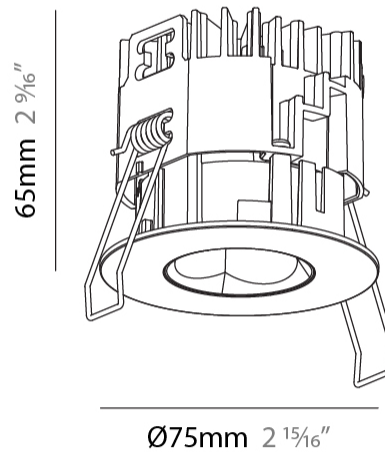

GENERAL

Series: Oiko Pro Round
Subseries: Oiko Pro Round Fixed
Brand: Prolicht
Division: Architectural
Mounting Type: Recessed
Mounting Location: Ceiling
Subcategory: Downlight

PHYSICAL

Shape: Round
Diameter (mm): 75
Diameter (in): 2 15/16
Height (mm): 65
Height (in): 2 9/16
Ceiling Thickness (mm): 1 - 25
Ceiling Thickness (in): 1/16 - 1 3/16
Min. Recessing Depth (mm): 70
Min. Recessing Depth (in): 2 3/4
Light Distribution: Direct
Diffuser: Lens Pack - Spread Lens / Linear Spread Lens / Honeycomb Louver
Fixture Finish: SSR / BKV / CWI / CRY / HAB / UFT / ITA / RUA / FTG / MYG / LOD / PUS / FRO / FUP / KIA / POP / BLS / SPG / MEY / GOH / GUM / CHC / COM / ABZ / JAG / OBR / MOS / ROR
Fixture Material: Aluminum Die Cast
Cut-out Measurements: 68mm / 2 11/16" Diameter

ELECTRICAL

Lamp Type: LED (Zhaga Standard)
Input Wattage (W): 14
Total Output Wattage (W): 12.7
Dimming: Dali Dimming
Driver Included: No
Driver Location: Recessed Housing
Driver Type: Constant Current - Universal (120Vac only for DALI driver)
Driver Class: Class 2
Input Voltage (V): 120 - 277
Constant Current (mA): 700

LED

Color Temperature (°K): 2700-6500 Tunable White
Max. Delivered Lumen (lm): 1129
Nominal Lumen (lm): 1460
CRI: >93 CRI
Lamp Life (hrs): 50000
Special LEDs offerings: Tunable White

OPTICAL

Reflector°: 36
Adjustability: Fixed

RATINGS AND CERTIFICATIONS

Certified By: Certified for North American Standards
IP rating: IP20