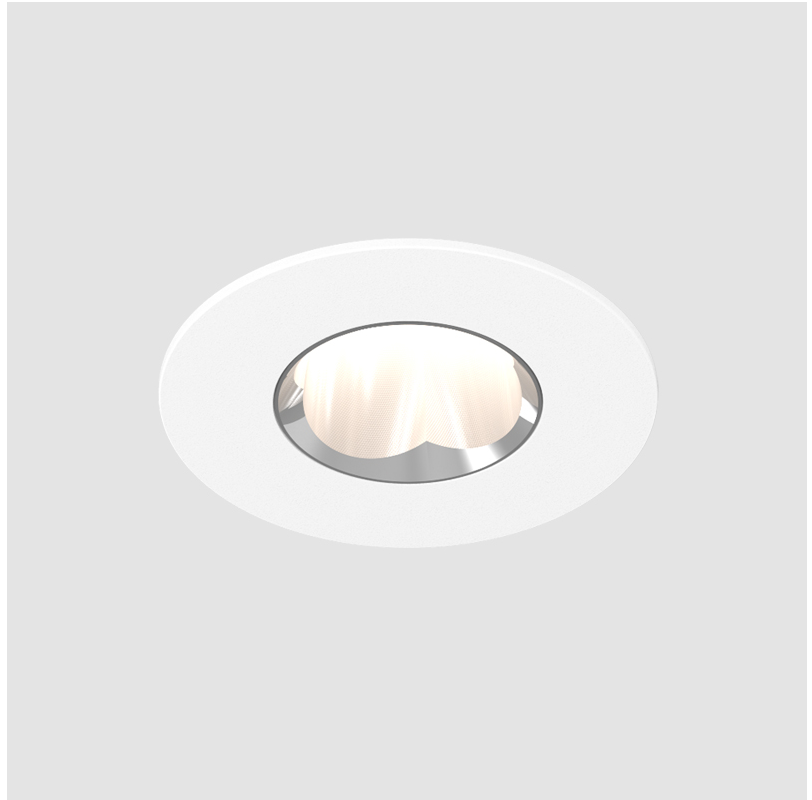

GENERAL

Series: Oiko Pro Round
Subseries: Oiko Pro Round Fixed
Brand: Prolicht
Division: Architectural
Mounting Type: Recessed
Mounting Location: Ceiling
Subcategory: Downlight

PHYSICAL

Shape: Round
Diameter (mm): 75
Diameter (in): 2 15/16
Height (mm): 65
Height (in): 2 9/16
Ceiling Thickness (mm): 1 - 25
Ceiling Thickness (in): 1/16 - 1 3/16
Min. Recessing Depth (mm): 70
Min. Recessing Depth (in): 2 3/4
Light Distribution: Direct
Diffuser: Lens Pack - Spread Lens / Linear Spread Lens / Honeycomb Louver
Fixture Finish: SSR / BKV / CWI / CRY / HAB / UFT / ITA / RUA / FTG / MYG / LOD / PUS / FRO / FUP / KIA / POP / BLS / SPG / MEY / GOH / GUM / CHC / COM / ABZ / JAG / OBR / MOS / ROR
Fixture Material: Aluminum Die Cast
Cut-out Measurements: 68mm / 2 11/16" Diameter

ELECTRICAL

Lamp Type: LED (Zhaga Standard)
Input Wattage (W): 14
Total Output Wattage (W): 12.7
Dimming: Dali Dimming
Driver Included: No
Driver Location: Recessed Housing
Driver Type: Constant Current - Universal (120Vac only for DALI driver)
Driver Class: Class 2
Input Voltage (V): 120 - 277
Constant Current (mA): 700

LED

Color Temperature (°K): 2700-6500 Tunable White
Max. Delivered Lumen (lm): 1129
Nominal Lumen (lm): 1460
CRI: >93 CRI
Lamp Life (hrs): 50000
Special LEDs offerings: Tunable White

OPTICAL

Reflector°: 36
Adjustability: Fixed

RATINGS AND CERTIFICATIONS

Certified By: Certified for North American Standards
IP rating: IP20